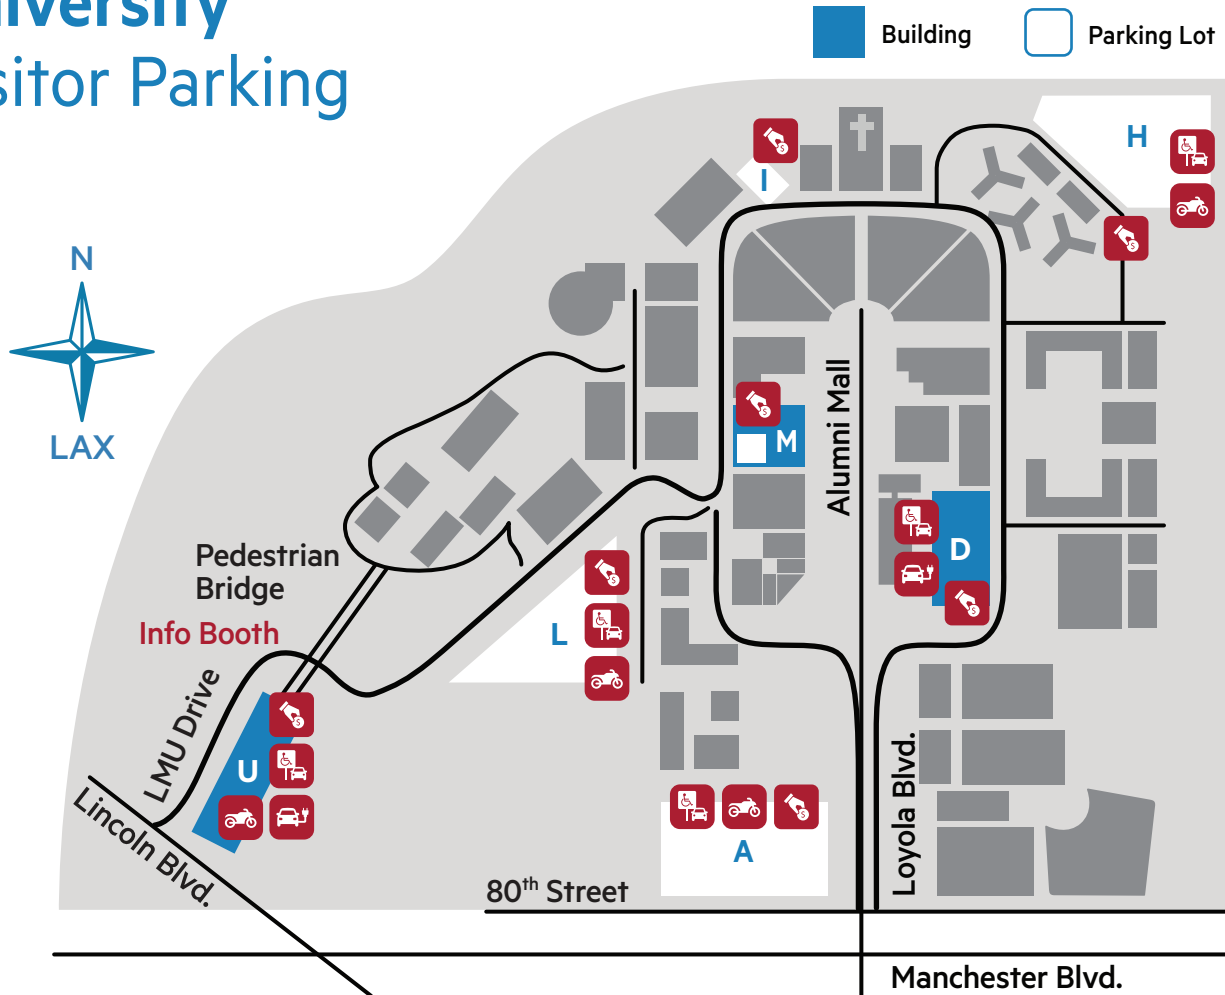

Loyola Marymount University

Visitor Parking

Stay Safe with LMU Alerts

Text the code "LMUions" to 226-787 and you'll be automatically registered to receive LMU emergency alerts during your time on campus. You may opt out at any time.

General Parking

- | | |
|--------------------------------------|------------------------------------|
| D Life Science Building ⌚ | A Hannon Parking Lot ⌚ |
| M Charles Von der Ahe (ADA) ⌚ | H Del Rey Parking Lot ⌚ |
| U University Hall ⌚ | I Xavier Hall Parking Lot ⌚ |
| | L Drollinger Garage |

⌚ Parking spaces have designated time limits.

Legend

- Electric Charging
- Disabled Parking
- Motorcycle Parking
- Pay Station